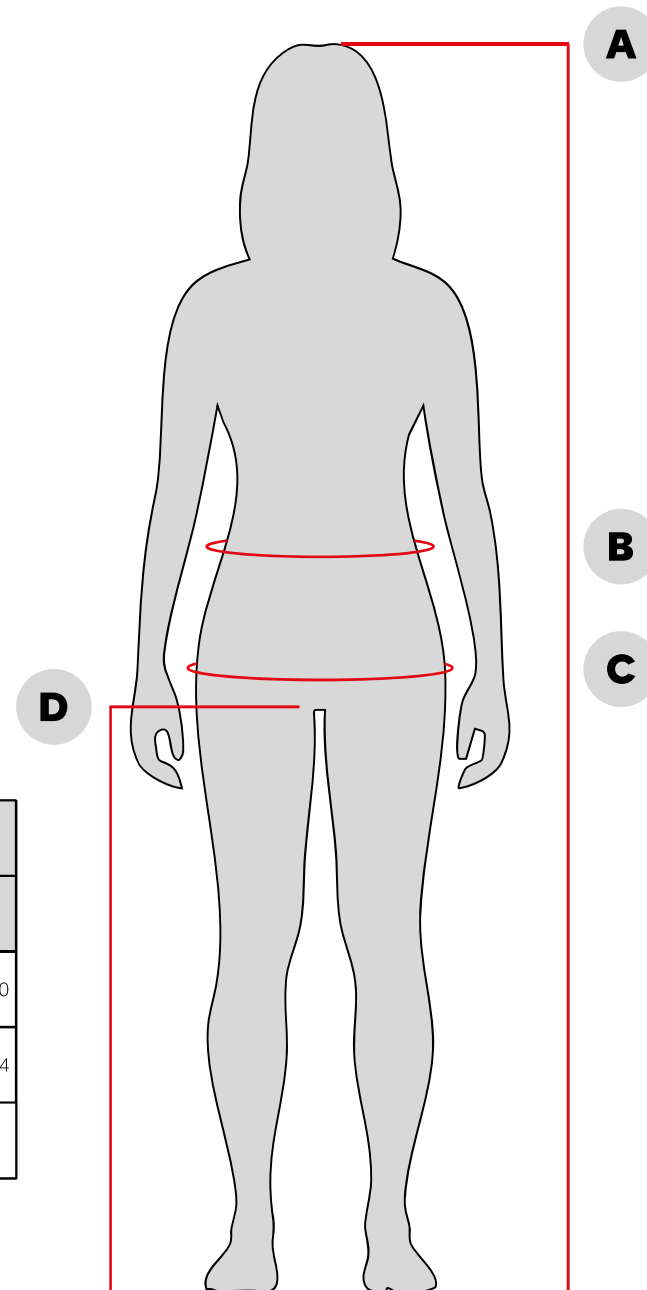

KARLOWSKY / TROUSERS / LADIES

Measuring Instructions

A Body Height
Measured from the heel to the top of the head.

B Waist Girth
Measured horizontally around the waist at the narrowest point.

C Hip Girth
Measured horizontally around the hip at the widest point of the buttocks.

D Inside Leg Length
Measured from the front inside along the leg straight down to the floor.

Normal sizes : Body height 165 - 174 cm (Values in parentheses refer to models without short or long sizes)

International sizes	XS		S		M		L		XL		2XL		3XL		4XL	
Confection sizes	32	34	36	38	40	42	44	46	48	50	52	54	56	58	60	62
Waist girth (cm)	62	63-65	66-68	69-72	73-76	77-80	81-84	85-88	88-94	95-101	101-107	108-114	114-120	121-127	127-133	134-140
Hip girth (cm)	86	87-90	91-94	95-98	99-102	103-106	107-110	111-114	115-119	120-124	125-129	130-134	135-139	140-144	145-149	150-154
Inside leg (cm)	78 (81)															

D Inside Leg Length
Measured from the front inside along the leg straight down to the floor.

Short sizes : Body height 157 - 164 cm

International sizes	XS/s		S/s		M/s		L/s		XL/s		2XL/s	
Confection sizes	34/s	36/s	38/s	40/s	42/s	44/s	46/s	48/s	50/s	52/s	54/s	
Waist girth (cm)	63-65	66-68	69-72	73-76	77-80	81-84	85-88	88-94	95-101	101-107	108-114	
Hip girth (cm)	87-90	91-94	95-98	99-102	103-106	107-110	111-114	115-119	120-124	125-129	130-134	
Inside leg (cm)	73											