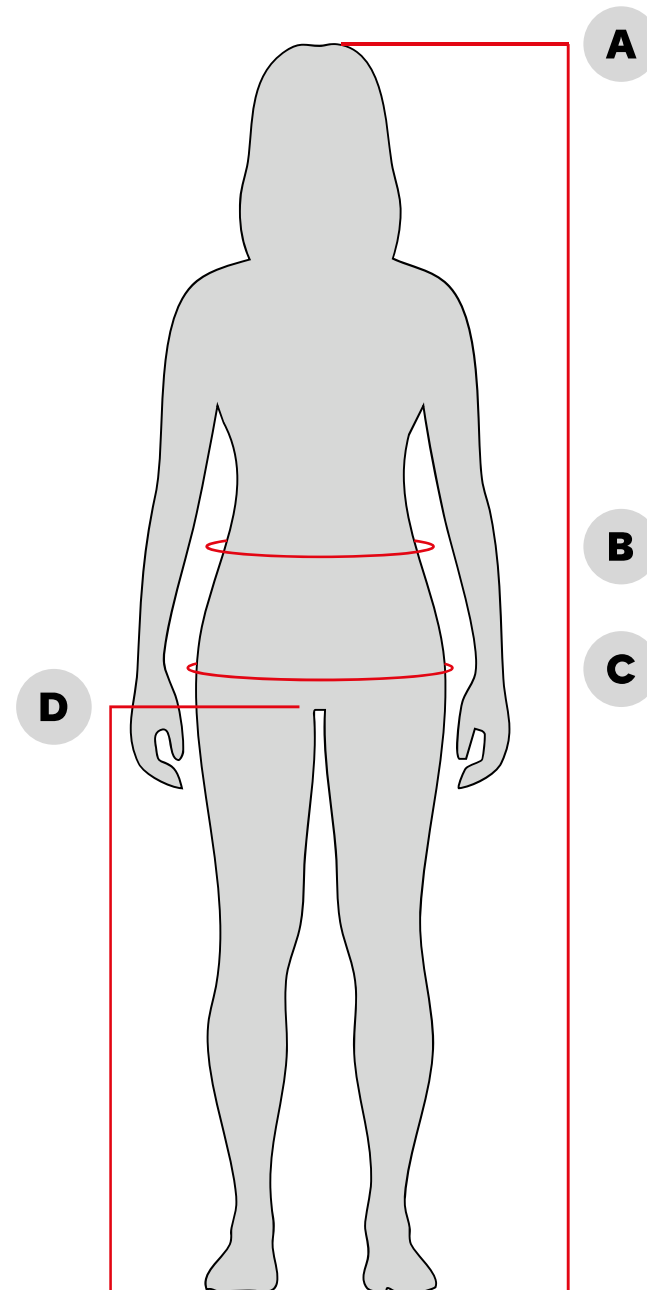

KARLOWSKY / TROUSERS / LADIES

Measuring Instructions

A Body Height
Measured from the heel to the top of the head.

B Waist Girth
Measured horizontally around the waist at the narrowest point.

C Hip Girth
Measured horizontally around the hip at the widest point of the buttocks.

D Inside Leg Length
Measured from the front inside along the leg straight down to the floor.

Normal sizes : Body height 165 - 174 cm (Values in parentheses refer to models without short or long sizes)

International sizes	XS		S		M		L		XL		2XL		3XL		4XL	
Confection sizes	32	34	36	38	40	42	44	46	48	50	52	54	56	58	60	62
Waist girth (cm)	62	63-65	66-68	69-72	73-76	77-80	81-84	85-88	88-94	95-101	101-107	108-114	114-120	121-127	127-133	134-140
Hip girth (cm)	86	87-90	91-94	95-98	99-102	103-106	107-110	111-114	115-119	120-124	125-129	130-134	135-139	140-144	145-149	150-154
Inside leg (cm)	78 (81)															

D Inside Leg Length
Measured from the front inside along the leg straight down to the floor.

Short sizes : Body height 157 - 164 cm

International sizes	XS/s		S/s		M/s		L/s		XL/s		2XL/s	
Confection sizes	34/s	36/s	38/s	40/s	42/s	44/s	46/s	48/s	50/s	52/s	54/s	
Waist girth (cm)	63-65	66-68	69-72	73-76	77-80	81-84	85-88	88-94	95-101	101-107	108-114	
Hip girth (cm)	87-90	91-94	95-98	99-102	103-106	107-110	111-114	115-119	120-124	125-129	130-134	
Inside leg (cm)	73											